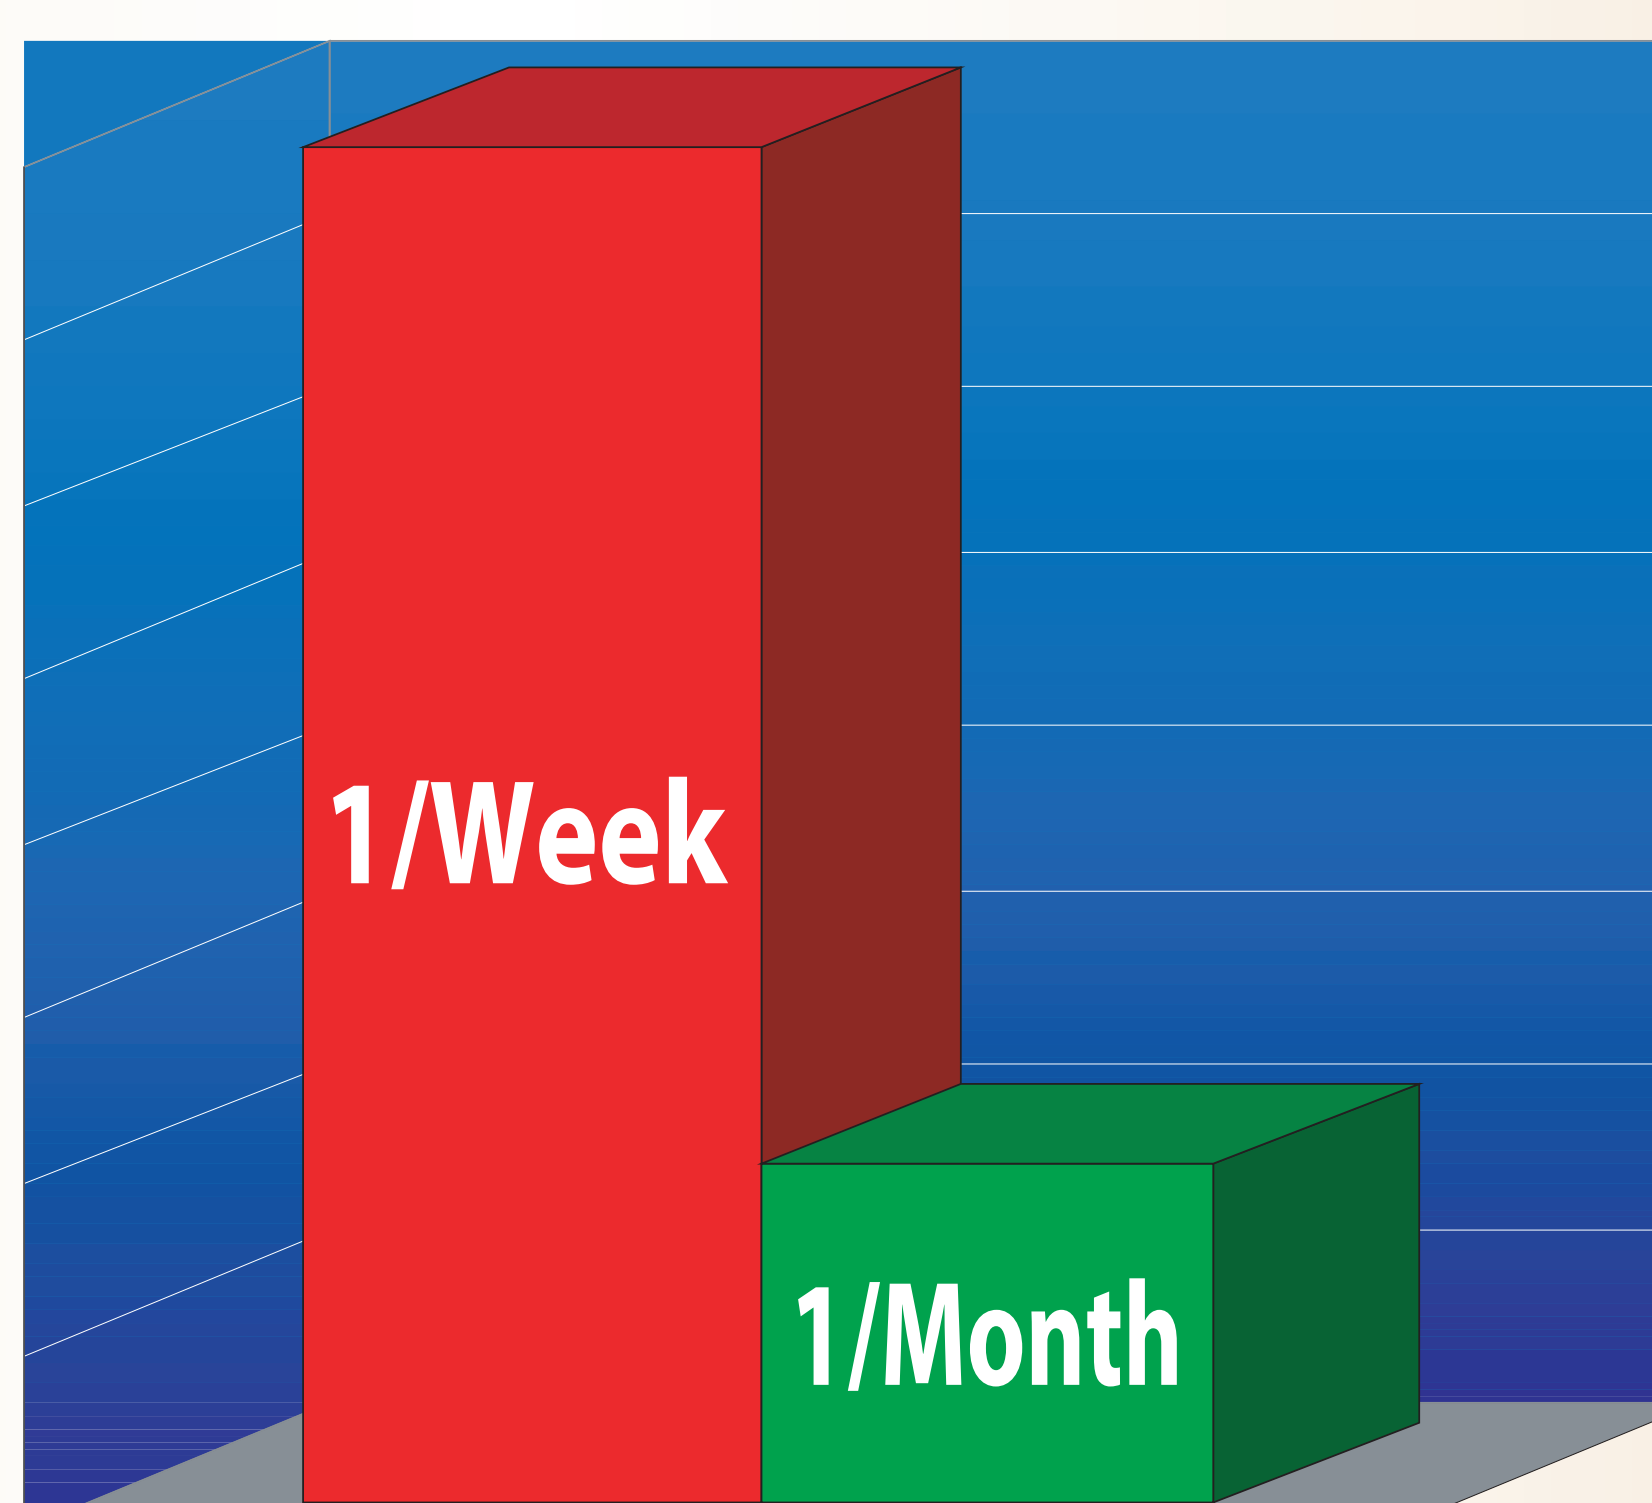

Disinfect Frequency

Disinfect Frequency

- No Filter
- Post DSU Install

Fast and Simple Installation

Attaches to Quick Connect Fittings (CPC)